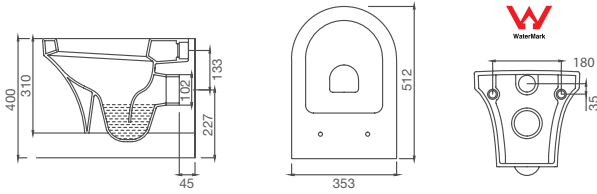

S027DAK00
SOLE DUVARA ASMA KLOZET

S028DAK00
SOLE WALL HUNG CLOSET