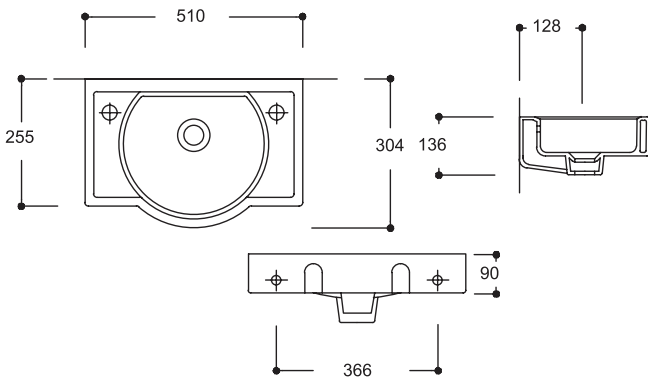

TP01PLV03
PUZZLE LAVABO (30x50)

TP01PLV03
PUZZLE BASIN (30x50)