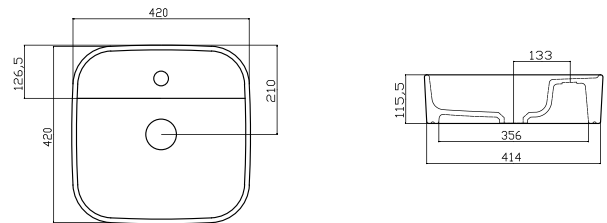

NO28MUL01
NOVA 42x42 cm KARE MOBİLYA ÜSTÜ
LAVABO-BATARYA DELİKLİ

NO28MUL01
NOVA BOWL (42x42)