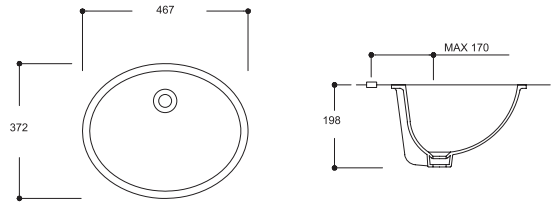

TP04TAL00
UNDERCOUNTER BASIN (44x54)

FC06TAL00
TEZGAH ALTI LAVABO (35x54)

FC06TAL00
UNDERCOUNTER BASIN (35x54)

FC07TAL00
TEZGAH ALTI LAVABO (38x56)

FC07TAL00
UNDERCOUNTER BASIN (38x56)

TP01TAL00
TEZGAH ALTI LAVABO (37x47)