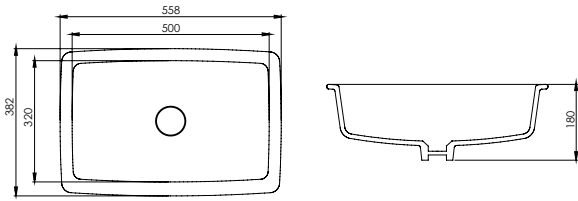

FC07TAL00
TEZGAH ALTI LAVABO (38x56)

FC07TAL00
UNDERCOUNTER BASIN (38x56)