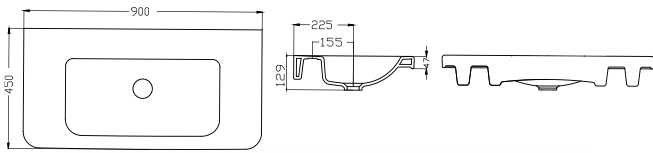

NOVA

NO43ELV01
NOVA ETAJERLİ LAVABO (45x90)

NO43ELV01
NOVA FURNITURE BASIN (45x90)