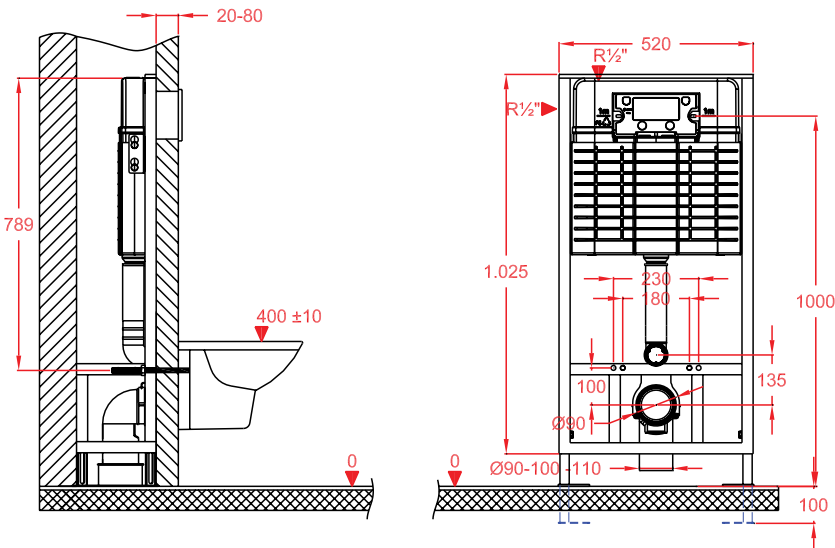

Gömme Rezervuarlar / Concealed Cisterns

GÜRAL PROMICRO 80 ÇİFT KADEMELİ GÖMME REZERVUAR YERE MONTAJLI SİSTEM (ALÇIPAN DUVARLAR İÇİN)

GÜRAL PROMICRO 80 DUAL FLUSH CONCEALED CISTERN IN WALL SYSTEM FOR PLASTERBOARD, SELF SUSTAINING SYSTEM

YM00RZV15

1. Ön ve arkası alçıpan uygulanacak duvarlar için
   - 400 kg yük taşıyabilen metal profil konsol
   - Deşarj seviyesi 1,5-3 lt az boşaltma 2,5-6 lt tam boşaltma
   - İnce duvar uygulamasında ekstra yer kazanılması için ayakları konsol içinden ve dışından uygulama imkanı
   - Birebir sızdırmazlık ve basınç testleri yapılmıştır
   - Ø 90-110 mm redüksiyonlu dirsek ve dirsek kelepçesi üzerinde ekstra taharet kelepçesi
   - Geri emiş yapmayan filtreli, sessiz ve ani kapatmalı flatör (EN 14124'e göre Class II)
   - Kauçuk parçalar hariç 5 yıl garanti
   - TS EN 14055 Kalite belgeli
   - Kumanda paneli hariçtir.
2. Back to back for plasterboard concealed cistern, 80 mm thickness
   - Supporting frame tested according NF Standards (XP D12-208), tested at 400 kg, cataphoresis application against corrosion, 200 hours of resistance to salt spray, with adjustable feet
   - Dual flush volume adjustable;
   - Small quantity: 2,5 - 4 L
   - Big quantity : 3 - 6 L
   - Kiwa approved turn spherical stop valve
   - Kiwa approved flexible hose
   - Styrofoam insulation against condensation
   - Silent hydraulic fill valve - Class II, EN 14124
   - Each cistern is tested individually in the works
   - Pre-assembled discharge elbow Ø 90 mm with reducer Ø 110 or Ø 100 mm
   - Clip-on collar to simplify the attachment of the pipe to the frame
   - Including connecting sleeves for pan inlet and outlet with protective caps, built-in protection box for mortar, fixing materials
   - 5 years guarantee, except rubber parts
   - Without control plate.

MONTAJ ŞEKLİ
INSTALLATION TYPES