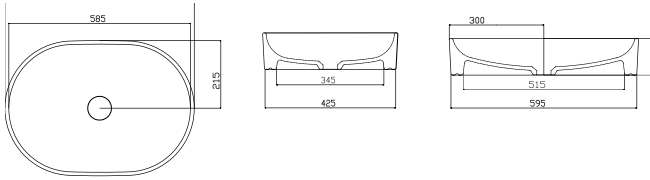

QUBE

QU02CHL01
QUBE ÇİFT HAZNELİ LAVABO (45x100)

QU02CHL01
QUBE BASIN WITH 2 BOWL (45x100)

Mobilya Üstü Lavabolar

Top Counter Bowls

NO19MUL00
NOVA MOBİLYA ÜSTÜ LAVABO (43x60)

NO19MUL00
NOVA BOWL (43x60)

NO19MUL01
NOVA MOBİLYA ÜSTÜ LAVABO
BATARYA DELİKLİ (43x60)