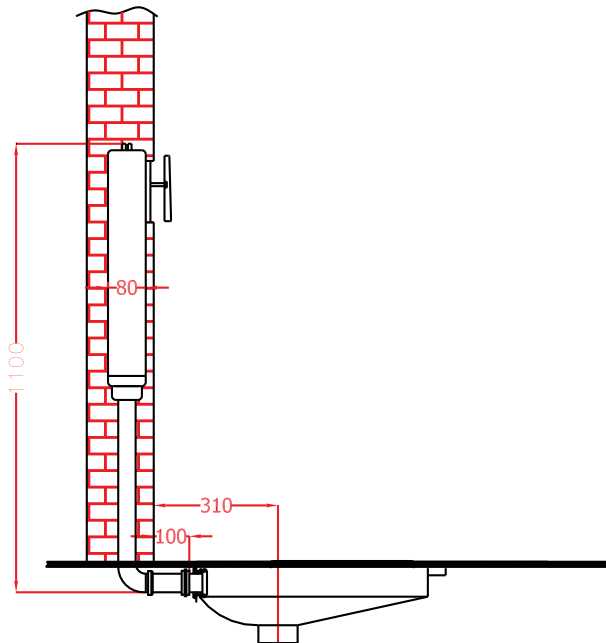

- In wall system for squatting pans concealed cistern, 80 mm thickness.
- Dual flush volume adjustable;
Small quantity: 2,5 - 4 L
Big quantity : 3 - 6 L
- Kiwa approved turn spherical stop valve
- Kiwa approved flexible hose
- Styrofoam insulation against condensation
- Silent hydraulic fill valve - Class II, EN 14124
- Each cistern is tested individually in the works
- 5 years guarantee, except rubber parts
- * Without control plate.