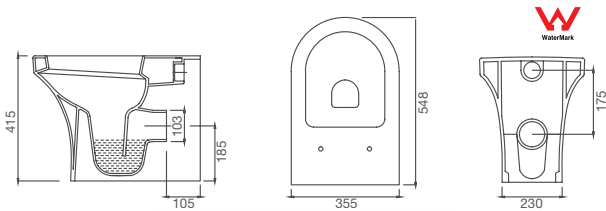

S003DTK00
SOLE DUVARA DAYALI TEK KLOZET

S004DTK00
SOLE SINGLE BACK TO WALL CLOSET