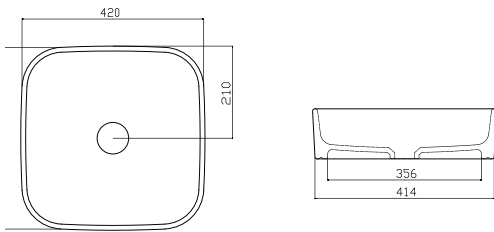

NO28MUL00
NOVA 42x42 cm KARE MOBİLYA ÜSTÜ
LAVABO-BATARYA DELİKSİZ

NO28MUL00
NOVA BOWL (42x42)