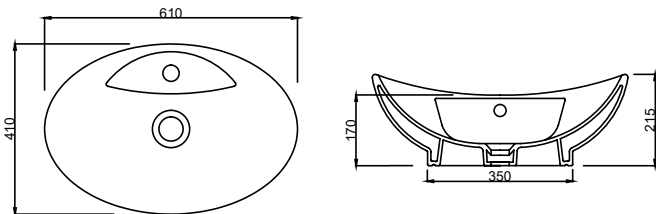

TP19MUL01
MOB. ÜSTÜ GONDOL LVB. (40x60)

TP19MUL01
BOWL (40x60)