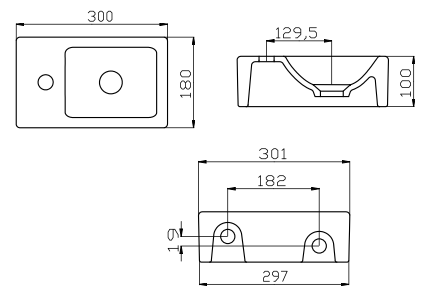

FC22MUL01
MOBİLYA ÜSTÜ LAVABO (18x30)

FC22MUL01
SQUARE BOWL (18x30)