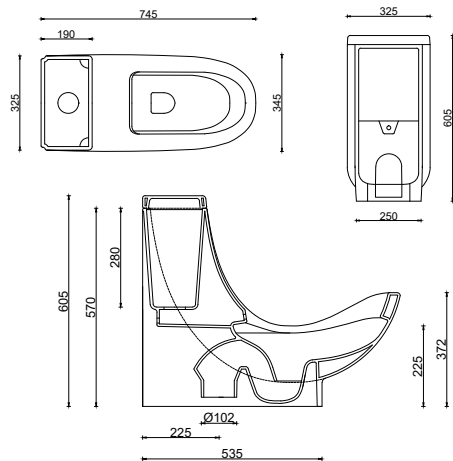

WC HEALTH

WH01KLZ029800
WC HEALTH
DUVARA DAYALI KLOZET

WH01KLZ029800
WC HEALTH
UNIVERSAL BACK TO WALL CLOSET