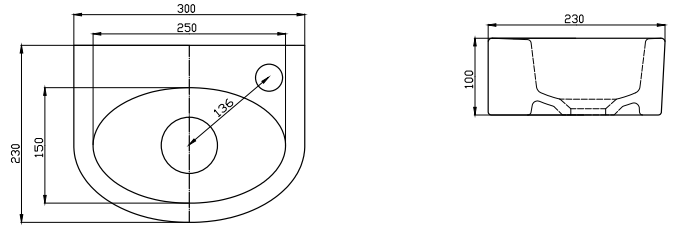

TP01TAL00
UNDERCOUNTER BASIN (37x47)

TP05TAL00
TEZGAH ALTI LAVABO (43x55)

TP05TAL00
UNDERCOUNTER BASIN (43x55)

Puzzle Lavabolar

Puzzle Basins

FC09PLV01
PUZZLE LAVABO (30x30)

FC09PLV01
PUZZLE BASIN (30x30)

FC10PLV01
PUZZLE LAVABO (23x30)