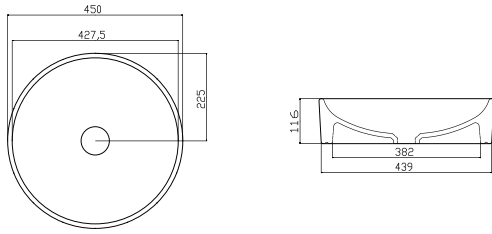

NO19MUL01
NOVA BOWL (43x60)

NO30MUL00
NOVA ÇANAK LAVABO (40.6X32.2)

NO30MUL00
NOVA BOWL (40.6X32.2)

NO27MUL01
NOVA ÇAP 45 cm MOBİLYA ÜSTÜ
LAVABO-BATARYA DELİKLİ

NO27MUL01
NOVA BOWL (Ø45 cm)

NO27MUL00
NOVA ÇAP 45 cm MOBİLYA ÜSTÜ
LAVABO-BATARYA DELİKSİZ