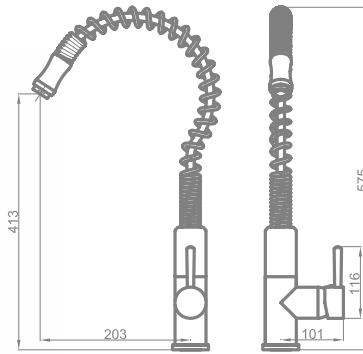

F. 05. 108. 04101

G0510804101
SIRALLI EVYE BATARYASI
SINGLE LEVER PULL-OUT
KITCHEN MIXER