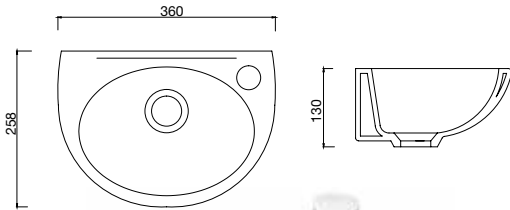

TP10LVB01
COMPACT WASHBASIN
"D-SHAPED" (40x55)