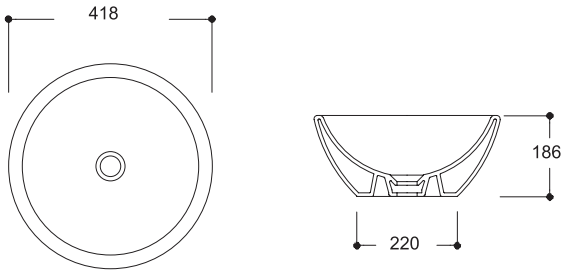

NO30MUL00
NOVA ÇANAK LAVABO (40.6X32.2)

NO30MUL00
NOVA BOWL (40.6X32.2)

TP20MUL00
BADEM MOBİLYA ÜSTÜ LVB. (37x59)

TP20MUL00
BOWL (37X59)

Mobilya Üstü Lavabolar / Top Counter Bowls

TP03MUL00
MOBİLYA ÜSTÜ LAVABO (Ø 42)