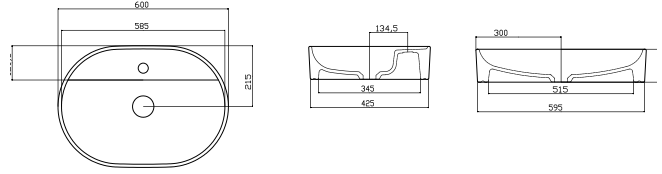

QUBE

QU02CHL01
QUBE ÇİFT HAZNELİ LAVABO (45x100)

QU02CHL01
QUBE BASIN WITH 2 BOWL (45x100)

Mobilya Üstü Lavabolar

Top Counter Bowls

NO19MUL00
NOVA MOBİLYA ÜSTÜ LAVABO (43x60)

NO19MUL00
NOVA BOWL (43x60)

NO19MUL01
NOVA MOBİLYA ÜSTÜ LAVABO
BATARYA DELİKLİ (43x60)