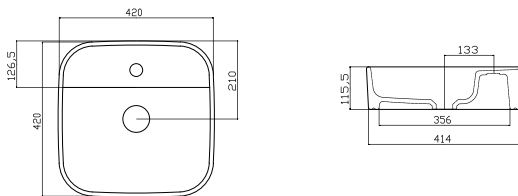

NO28MUL01
NOVA 42x42 cm KARE MOBİLYA ÜSTÜ
LAVABO-BATARYA DELİKLİ

NO28MUL01
NOVA BOWL (42x42)