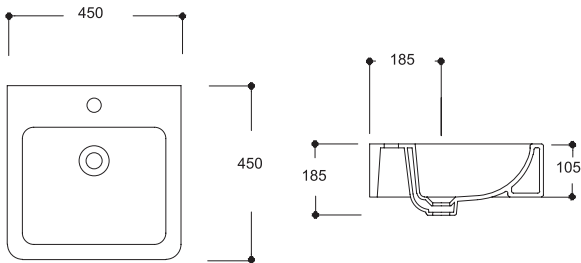

FC09MUL01
KARE MOBİLYA ÜSTÜ LAVABO (45x45)

FC09MUL01
SQUARE BOWL (45x45)