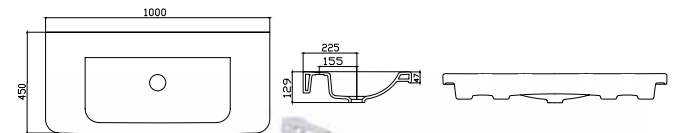

NOVA

NO42ELV01
NOVA ETAJERLİ LAVABO (45x100)

NO42ELV01
NOVA FURNITURE BASIN (45x100)