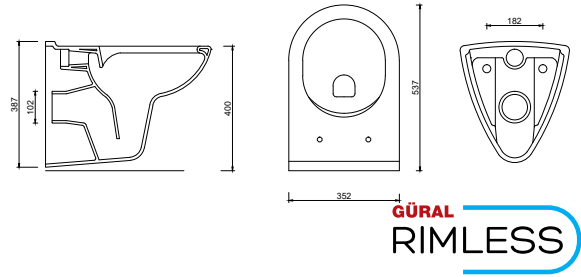

COMPACT

KO29DAK00
COMPACT RIMLESS DUVARA ASMA KLOZET

KO31DAK00
COMPACT RIMLESS WALL HUNG CLOSET