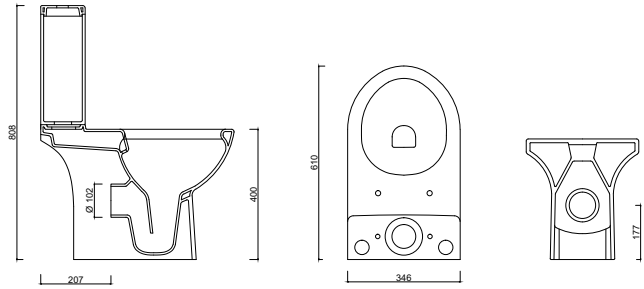

GÜRAL
RIMLESS