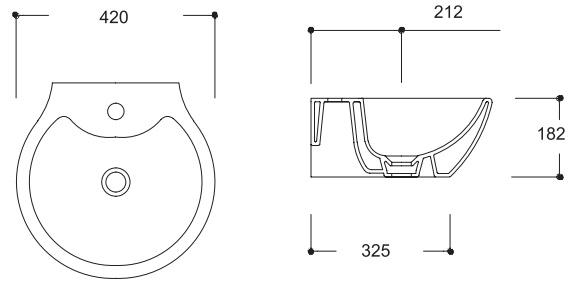

TP03MUL01
MOBİLYA ÜSTÜ LAVABO (Ø 42)
ARMATÜR DELİKLİ

TP03MUL01
BOWL (Ø 42)