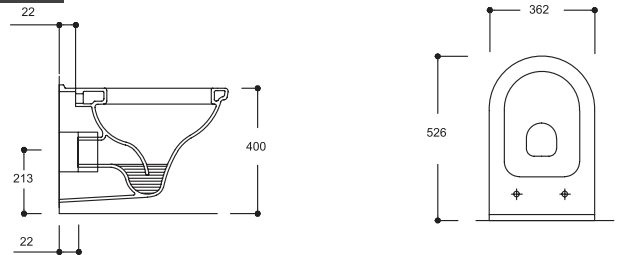

LINDA

LI03DAK00
LINDA DUVARA ASMA KLOZET

LI04DAK00
LINDA WALLHUNG CLOSET