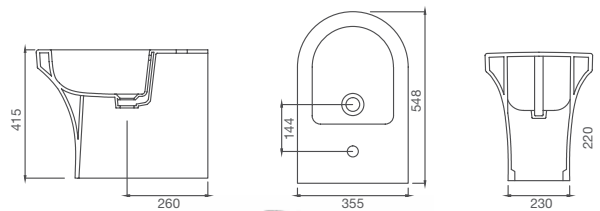

S001BDE00
SOLE BIDE

S001BDE00
SOLE BIDET