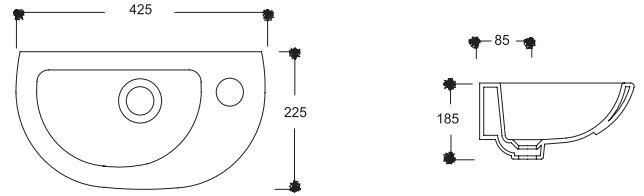

TP03LVB01
WASHBASIN (40x50)

TP09LVB01
COMPACT BANTLI LAVABO (40x46)

TP09LVB01
COMPACT WASHBASIN "D-SHAPED" (40x46)

TP10LVB01
COMPACT BANTLI LAVABO (40x55)

TP10LVB01
COMPACT WASHBASIN
"D-SHAPED" (40x55)

TP13LVB02
LAVABO (22x42)