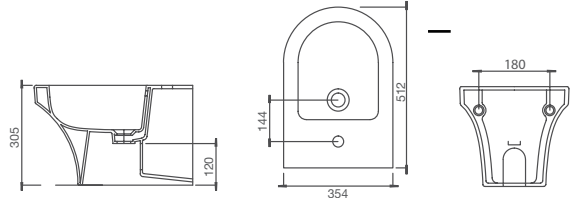

S002BDE00
SOLE DUVARA ASMA BIDE

S002BDE00
SOLE WALL HUNG BIDET