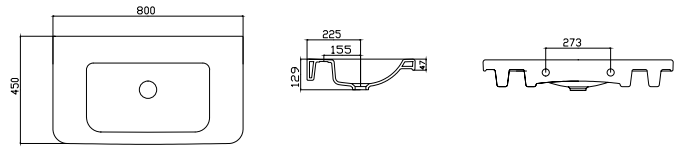

VN42ELV01
VENUS FURNITURE BASIN (45x105)

Etajerli Lavabolar / Furniture Basins

NOVA

NO40ELV01
NOVA ETAJERLİ LAVABO (45x60)

NO40ELV01
NOVA FURNITURE BASIN (45x60)

NOVA

NO41ELV01
NOVA ETAJERLİ LAVABO (45x80)

NO41ELV01
NOVA FURNITURE BASIN (45x80)