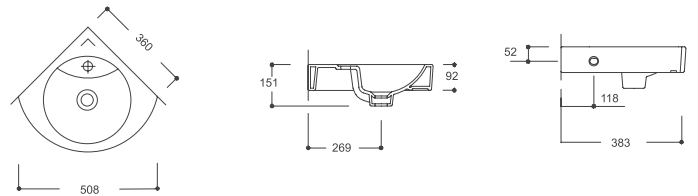

TP06PLV01
KÖŞE PUZZLE LAVABO (36x36)

TP06PLV01
CORNER BASIN (36x36)