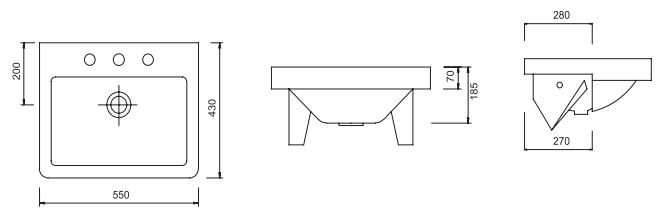

FC11TUL01
YARIM TEZGAH ÜSTÜ LVB. (43x55)

FC11TUL01
SEMI RECESSED BASIN (43x55)