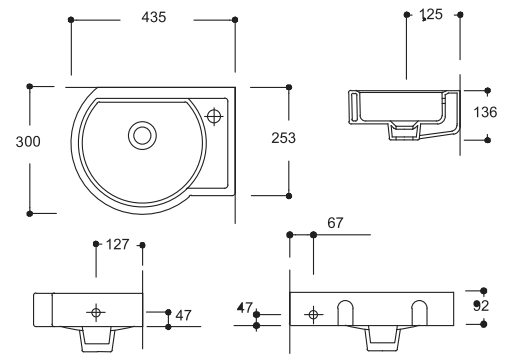

TP02PLV01
PUZZLE LAVABO (30x43) SAĞ

TP02PLV01
PUZZLE BASIN (30x43) RIGHT