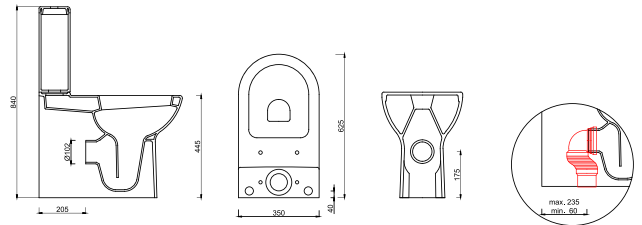

K033KLZ00
COMPACT UNIVERSAL COMFORT
HEIGHT BACK TO WALL CLOSET

K001RZV
CISTERN