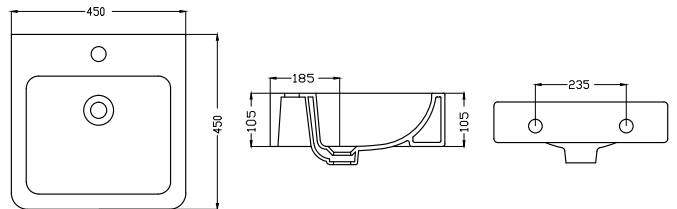

FC18MUL01
KARE MOBİLYA ÜSTÜ LAVABO (45x45)
DUVARA MONTAJLI

FC18MUL01
SQUARE BOWL (45x45)
WALL MOUNTED