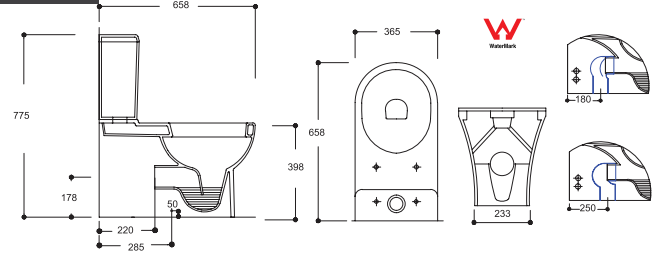

SAFİR

SA05KLZ00
SAFİR DUVARA DAYALI KLOZET
SA02RZV00
REZERVUAR
SA00KRK48
KLOZET + REZERVUAR

SA06KLZ00
SAFİR UNIVERSAL BACK TO WALL CLOSET
SA02RZV00
CISTERN