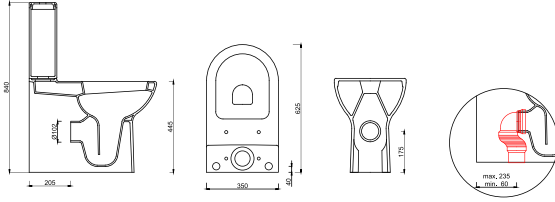

K032KLZ00
COMPACT ENGELLİ DUVARA
DAYALI KLOZET

K001RZV
REZERVUAR

K033KLZ00
COMPACT UNIVERSAL COMFORT
HEIGHT BACK TO WALL CLOSET

K001RZV
CISTERN