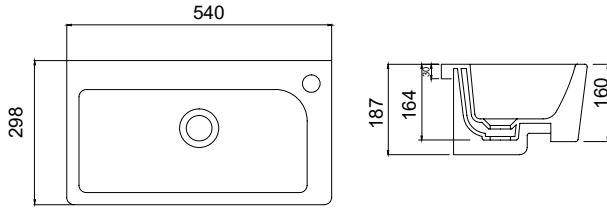

FC19TUL02
YARIM TEZGAħ ÜSTÜ LVB. (30x54)

FC19TUL01
SEMI RECESSED BASIN (30x54)