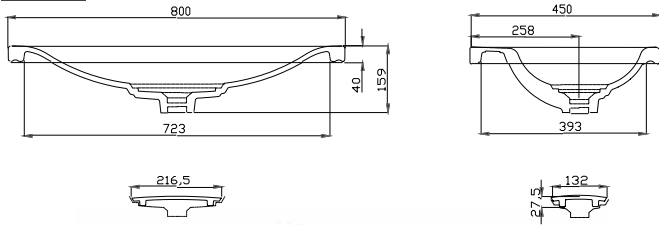

UNO

UN53ELV01
UNO ETAJERLİ LAVABO (45x80)

UN53ELV01
UNO FURNITURE BASIN (45x80)