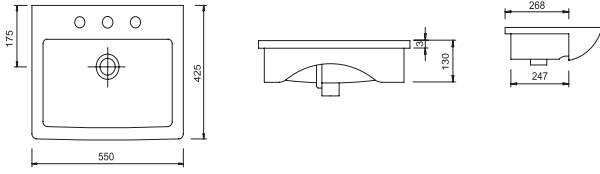

Yarım Tezgaħ Üstü Lavabolar / Semi Recessed Washbasins

FC14TUL01
YARIM TEZGAħ ÜSTÜ LVB. (42x55)

FC14TUL01
SEMI RECESSED BASIN (42x55)