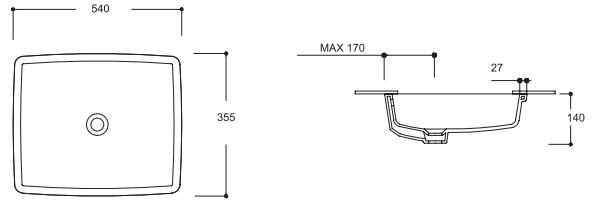

FC06TAL00
TEZGAH ALTI LAVABO (35x54)

FC06TAL00
UNDERCOUNTER BASIN (35x54)