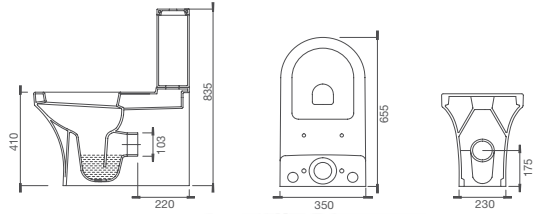

S005KLZ00
SOLE DUVARA DAYALI KLOZET
S006RZV
REZERVUAR
S000KRK48
KLOZET + REZERVUAR

S006KLZ00
SOLE UNIVERSAL BACK TO WALL CLOSET
S006RZV
CISTERN