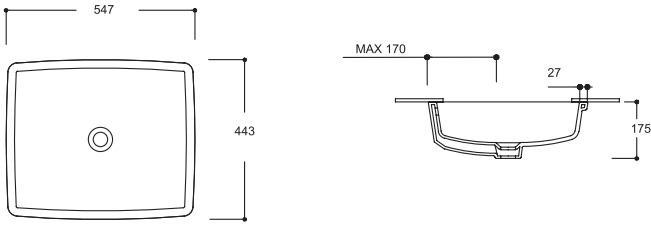

FC20TUL01
45 cm TEZGAHÜSTÜ LAVABO

FC20TUL01
45 cm DROP-IN BASIN

TP02TUL01
TEZGAH ÜSTÜ LAVABO (44x58)

TP02TUL01
OVERCOUNTER BASIN (44x58)

Tezgah Altı Lavabolar

Undercounters

TP04TAL00
TEZGAH ALTI LAVABO (44x54)