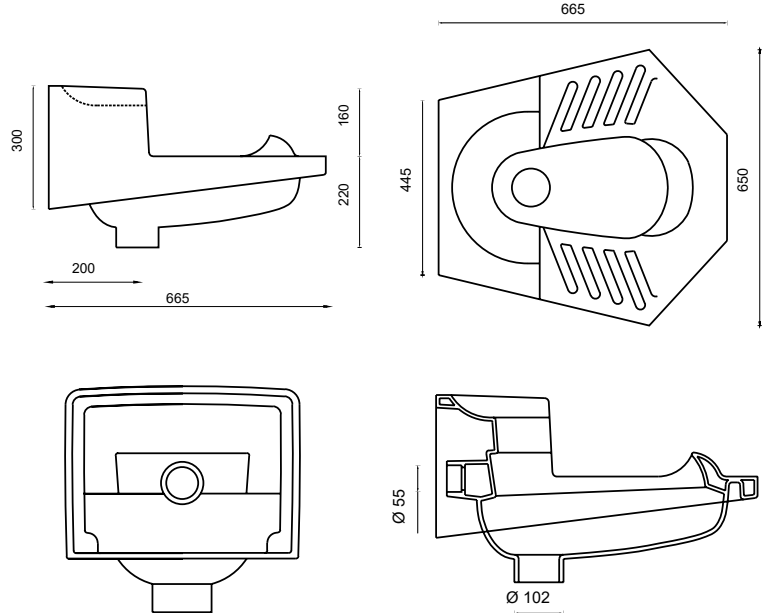

CV00HLT01
CAVALETTA
NEW GENERATION SQUATTING PAN

CV00HLT01
CAVALETTA
YENİ NESİL HELA TAŞI