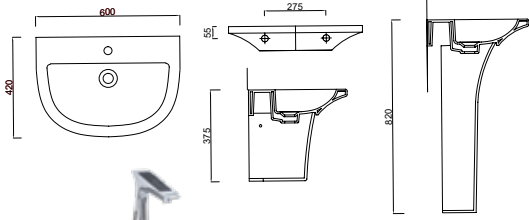

TP09LVB01
COMPACT BANTLI LAVABO (40x46)

K001AYK00
KOLON AYAK

K002AYK00
YARIM AYAK

TP09LVB01
COMPACT WASHBASIN "D-SHAPED" (40x46)

K001AYK00
PEDESTAL

K002AYK00
SEMI PEDESTAL

Sole

ESTETİK VE FONKSİYONELLİK BİR ARADA...
AESTHETICS AND FUNCTIONALITY, ALL IN ONE ...