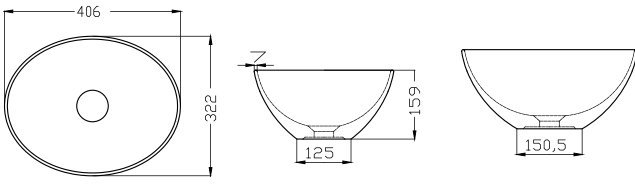

NO19MUL01
NOVA BOWL (43x60)

NO30MUL00
NOVA ÇANAK LAVABO (40.6X32.2)

NO30MUL00
NOVA BOWL (40.6X32.2)

NO27MUL01
NOVA ÇAP 45 cm MOBİLYA ÜSTÜ
LAVABO-BATARYA DELİKLİ

NO27MUL01
NOVA BOWL (Ø45 cm)

NO27MUL00
NOVA ÇAP 45 cm MOBİLYA ÜSTÜ
LAVABO-BATARYA DELİKSİZ