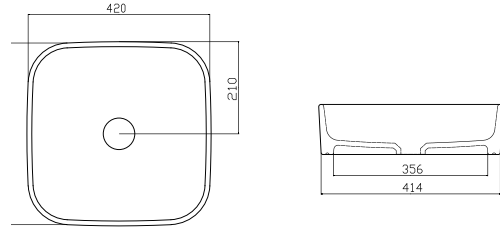

NO27MUL01
NOVA ÇAP 45 cm MOBİLYA ÜSTÜ
LAVABO-BATARYA DELİKLİ

NO27MUL01
NOVA BOWL (Ø45 cm)

NO28MUL00
NOVA 42x42 cm KARE MOBİLYA ÜSTÜ
LAVABO-BATARYA DELİKSİZ

NO28MUL00
NOVA BOWL (42x42)