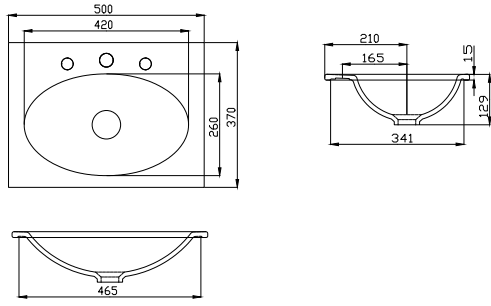

M050TUL01
TEZGAH ÜSTÜ LAVABO (37x50)

M050TUL01
SEMI INLET BASIN (37x50)