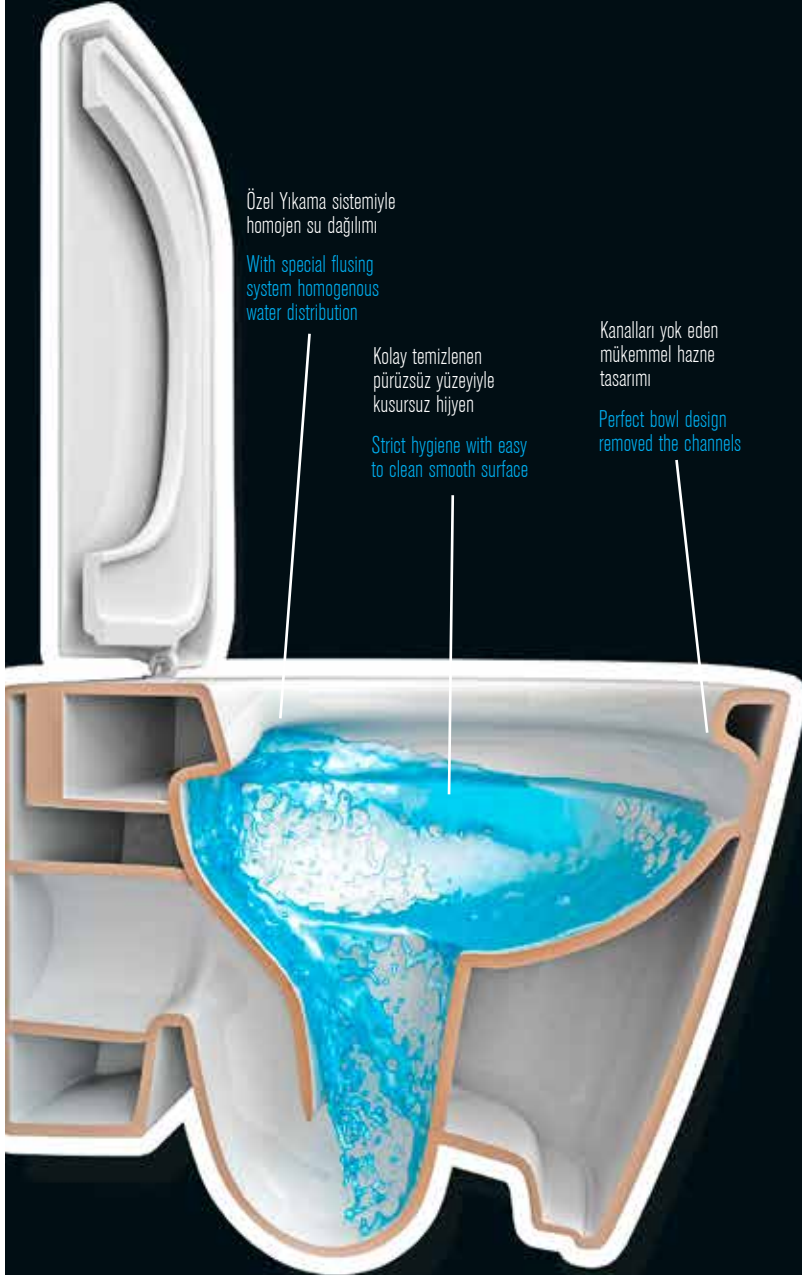

Frugale; An innovative design that allows the reuse of waste water while offering new generation solutions to the global threat of thirst. In addition to its contribution to the environment, it provides a noticeable saving in workplace and household bills. The smart and sustainable design is once again from Gural Vit.

FU00KRL00 | FU00KRL00
FRUGALE | FRUGALE
KLOZET+REZERVUAR+LAVABO | CISTERN + WASHBASINS

Rimless

KANALSIZ YAPISIYLA KUSURSUZ HİJYEN

RIMLESS TECHNOLOGY
That Provides Full Toilet Hygiene

Özel Yıkama sistemiyle
homojen su dağılımı

With special flushing
system homogenous
water distribution

Kolay temizlenen
pürüzsüz yüzeyiyle
kusursuz hijyen

Strict hygiene with easy
to clean smooth surface

Kanalları yok eden
mükemmel hazne
tasarımı

Perfect bowl design
removed the channels