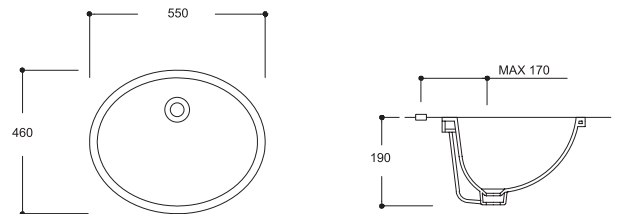

TP05TAL00
TEZGAH ALTI LAVABO (43x55)

TP05TAL00
UNDERCOUNTER BASIN (43x55)