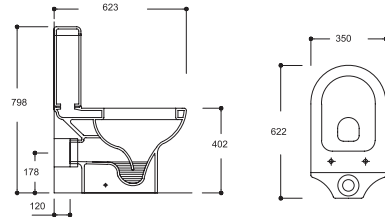

K003KLZ00
COMPACT KLOZET (ARKA ÇIKIŞLI)

K001RZV
REZERVUAR

K004KLZ00
COMPACT CLOSET (P-TRAP)

K001RZV
CISTERN