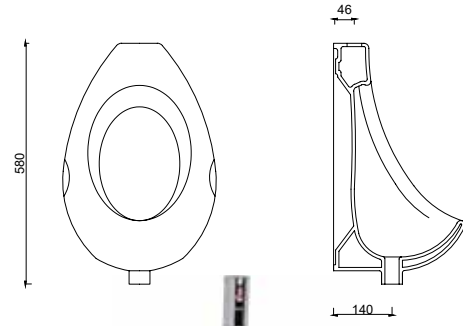

AR01PSR00

ARYA ANKASTRE FOTOSELLİ PİSUVAR

AR01PSR00

ARYA BUILT-IN SIPHONIC URINAL