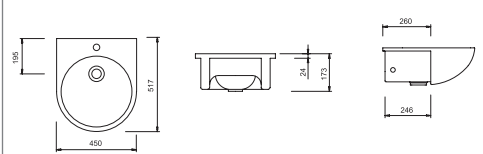

TP15TUL01
YARIM TEZGAħ ÜSTÜ LVB. (40x50)

TP15TUL01
SEMI RECESSED BASIN (40x50)

FC06TUL01
YARIM TEZGAħ ÜSTÜ LVB.
(45x57)

FC06TUL01
SEMI RECESSED BASIN
(45x57)

TP07TUL01
YARIM TEZGAħ ÜSTÜ
LVB. (46x47)

TP07TUL01
SEMI RECESSED BASIN
(46x47)