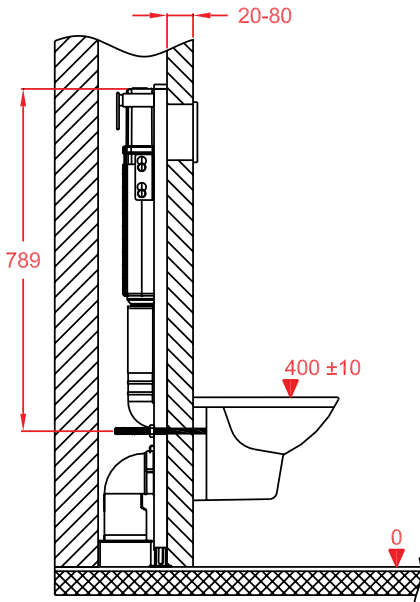

MONTAJ ŞEKLİ
INSTALLATION TYPES