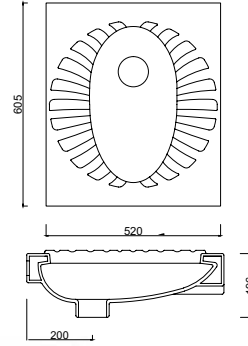

CV00HLT01
CAVALLETTA NEW GENERATION
SQUATTING PAN