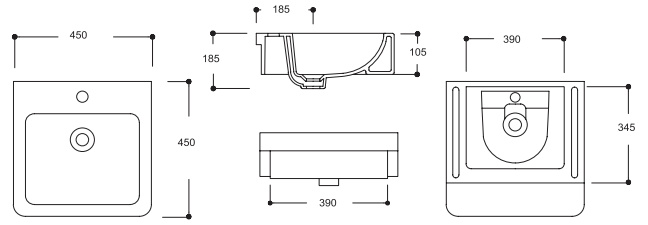

FC16TUL01
YARIM TEZGAħ ÜSTÜ LVB. (45x45)

FC16TUL01
SEMI RECESSED BASIN (45x45)