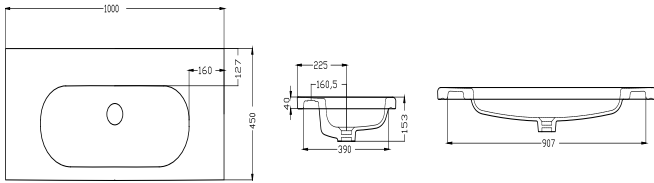

RE40ELV01
REM FURNITURE BASIN (45x60)

REM

RE41ELV01
REM ETAJERLİ LAVABO (45x80)

RE41ELV01
REM FURNITURE BASIN (45x80)

REM

RE42ELV01
REM ETAJERLİ LAVABO (45x100)

RE42ELV01
REM FURNITURE BASIN (45X100)

UNO