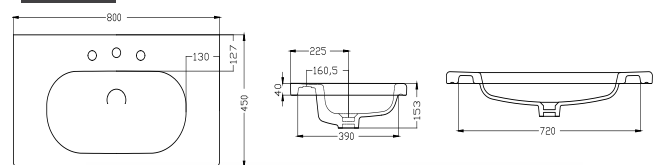

REM

RE41ELV01
REM ETAJERLİ LAVABO (45x80)

RE41ELV01
REM FURNITURE BASIN (45x80)