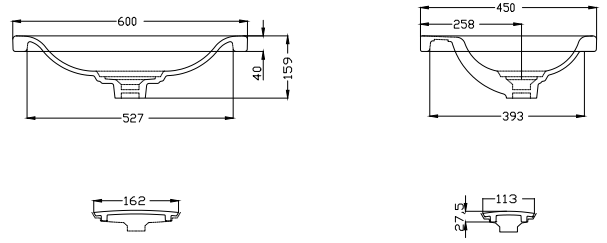

RE40ELV01
REM FURNITURE BASIN (45x60)

REM

RE41ELV01
REM ETAJERLİ LAVABO (45x80)

RE41ELV01
REM FURNITURE BASIN (45x80)

REM

RE42ELV01
REM ETAJERLİ LAVABO (45x100)

RE42ELV01
REM FURNITURE BASIN (45X100)

UNO