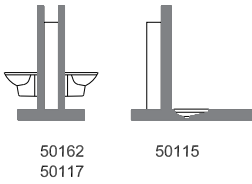

- Pre-installed self-standing dual flush concealed cistern, 80 mm thickness.
- Supporting frame tested according NF Standards (XP D12-208), tested at 400 kg, cataphoresis application against corrosion, 200 hours of resistance to salt spray, with adjustable feet
- Dual flush volume adjustable; Small quantity: 2,5 - 4 L Big quantity : 3 - 6 L
- Kiwa approved 1/4 turn spherical stop valve
- Kiwa approved flexible hose
- Styrofoam insulation against condensation
- Silent hydraulic fill valve - Class II, EN 14124
- Each cistern is tested individually in the works
- Pre-assembled discharge elbow Ø 90 mm with reducer Ø 110 or Ø 100 mm
- Clip-on collar to simplify the attachment of the pipe to the frame
- Including connecting sleeves for pan inlet and outlet with protective caps, built-in protection box for mortar, fixing materials
- 5 years guarantee, except rubber parts
- * Without control plate.