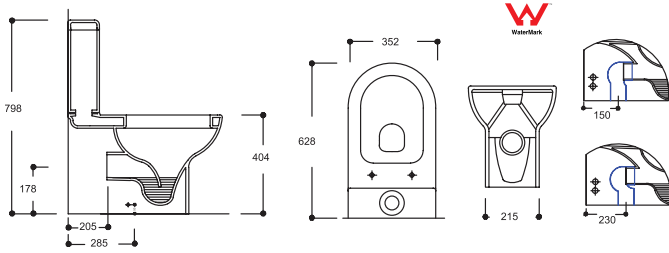

COMPACT

K005KLZ00
COMPACT DUVARA DAYALI KLOZET
K001RZV00
REZERVUAR
K000KRK48
KLOZET + REZERVUAR

K006KLZ00
COMPACT UNIVERSAL BACK TO WALL CLOSET
K001RZV
CISTERN