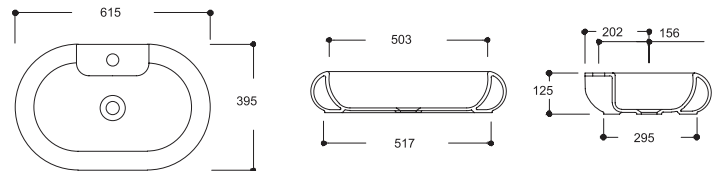

TP07MUL01
OVAL MOBİLYA ÜSTÜ LAVABO
(39,5x61,5)

TP07MUL01
BOWL (39,5x61,5)