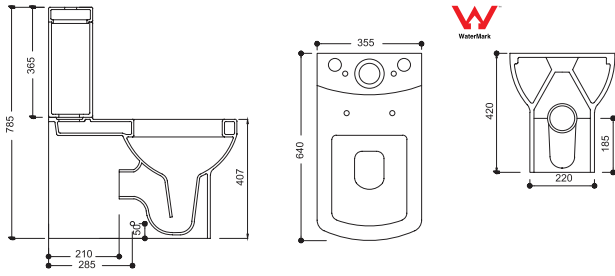

Duvara Dayalı Klozetler / Back to Wall Closets

NERO

NE05KLZ00
NERO DUVARA DAYALI KLOZET
NE01RZV
REZERVUAR
NE00KRK48
KLOZET + REZERVUAR

NE06KLZ00
NERO UNIVERSAL BACK TO WALL CLOSET
NE01RZV
CISTERN