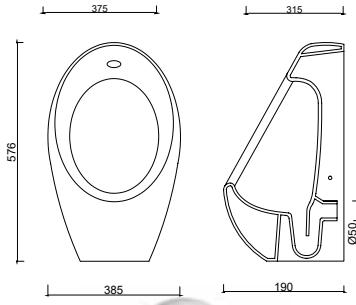

MARE

MA03DTK00
MARE DUVARA DAYALI TEK KLOZET

MA04DTK00
MARE SINGLE BACK TO WALL CLOSET

NERO

NE03DTK00
NERO DUVARA DAYALI TEK KLOZET

NE04DTK00
NERO SINGLE BACK TO WALL CLOSET

Pisuvarlar / Urinals

AR01PSR00